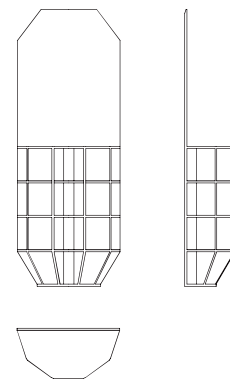

Haku console with mirror

Woak

Design: Christophe De La Fontaine
 Construction: Easy to assemble
 Material: Walnut or oak
 Surface treatment: Oil
 Packing unit: 2

W	D	H	Packing (cm)	Volume (m ³)	Weight (kg)	
71,5 cm	x 35 cm	x 193 cm	103 / 77 / 40	0.317	45	Package 1
			101 / 77 / 8	0.062	10	Package 2 (Mirror)