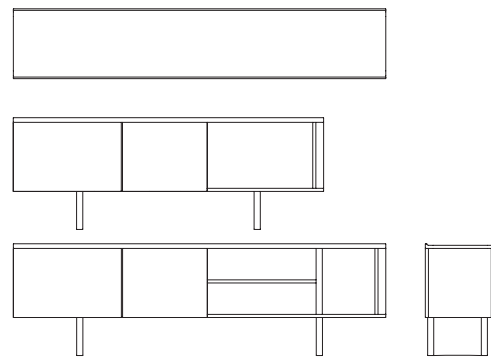

Flesso sideboard

Woak

Design: DWA Design Studio
 Construction: Easy to assemble
 Material: Walnut or oak
 Surface treatment: Oil
 Packing unit: 1

W		D		H	Packing (cm)	Volume (m ³)	Weight (kg)	
200 cm	x	45 cm	x	72 cm	206 / 52 / 53	0,568	70	Package 1
240 cm	x	45 cm	x	72 cm	246 / 52 / 53	0,678	80	