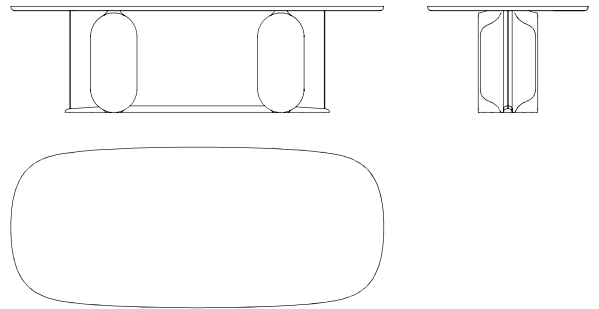

Wherry dining table

Woak

Design: Andrea Steidl
 Construction: Dismantled
 Material: Walnut, oak or painted wood legs
 Surface treatment: Lacquer or oil
 Packing unit: 4

W		D		H	Packing (cm)	Volume (m ³)	Weight (kg)	
220 cm	x	106 cm	x	75 cm	225 / 111 / 9	0.225	62	Package 1
260 cm	x	112 cm	x	75 cm	265 / 117 / 9	0.279	74	
300 cm	x	112 cm	x	75 cm	305 / 117 / 9	0.321	85	
					166 / 12 / 10	0.020	4	Package 2 (Beam)
					191 / 12 / 10	0.023	5	
					231 / 12 / 10	0.028	5	
					76 / 39 / 43	0.127	40	Package 3 (Legs)