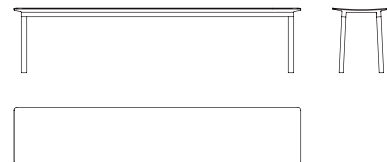

Nervosa bench

Woak

Design: Francesco Faccin
Construction: Assembled
Material: Walnut or oak
Surface treatment: Lacquer or oil
Packing unit: 1

W		D		H	Packing (cm)	Volume (m ³)	Weight (kg)	
160 cm	x	40 cm	x	45 cm	165 / 45 / 50	0.371	12	Package 1
180 cm	x	40 cm	x	45 cm	185 / 45 / 50	0.416	14	
200 cm	x	40 cm	x	45 cm	205 / 45 / 50	0.461	16	
220 cm	x	40 cm	x	45 cm	225 / 45 / 50	0.506	18	