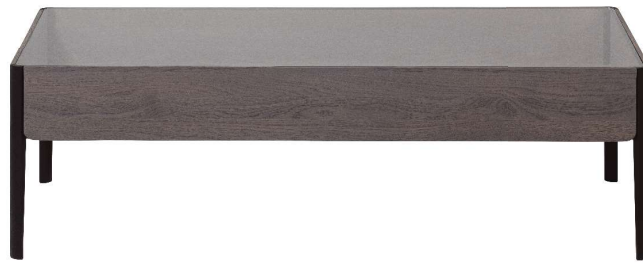

Diorama coffee table

Woak

Design: Constance Guisset
Construction: Assembled
Material: Walnut or oak
Surface treatment: Oil
Packing unit: 1

W		D		H	Packing (cm)	Volume (m ³)	Weight (kg)	
60 cm	x	40 cm	x	36 cm	66 / 46 / 42	0.128	11	Package 1
70 cm	x	50 cm	x	36 cm	76 / 56 / 42	0.179	14	
120 cm	x	60 cm	x	36 cm	126 / 66 / 42	0.349	22	